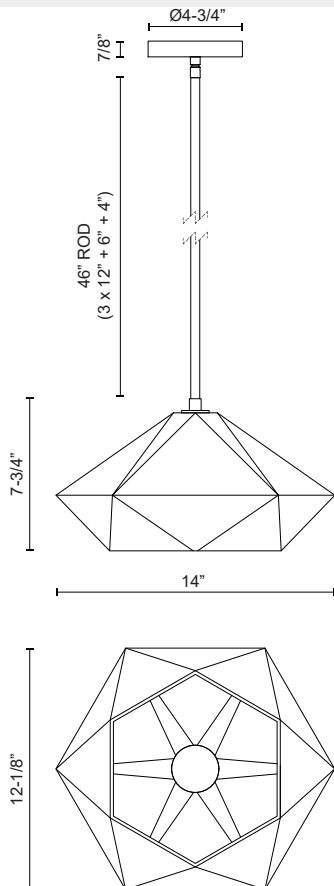

## KRYSTA PD424514

FIXTURE DIMENSIONS	L14" x W12-1/8" x H7-3/4"
LAMP TYPE	E26
MAX WATTAGE	60W
BULB QTY	1
BULBS INCLUDED	No
VOLTAGE	120V
GLASS DETAILS	Opal Glass
MATERIAL	Steel + Glass
ROD LENGTH	46" Max (3x12" + 1x6" + 1x4")
MINIMUM HANG HEIGHT	15"
SLOPED CEILING ADAPTABLE	No
ILLUMINATION DIRECTION	Omni-directional
LOCATION	Dry
CANOPY DIMENSIONS	D4-3/4" x H7/8"
PAINT FINISH	BG01; MB01;

[ D - Diameter, L - Length, W - Width, H - Height, E - Extension ]